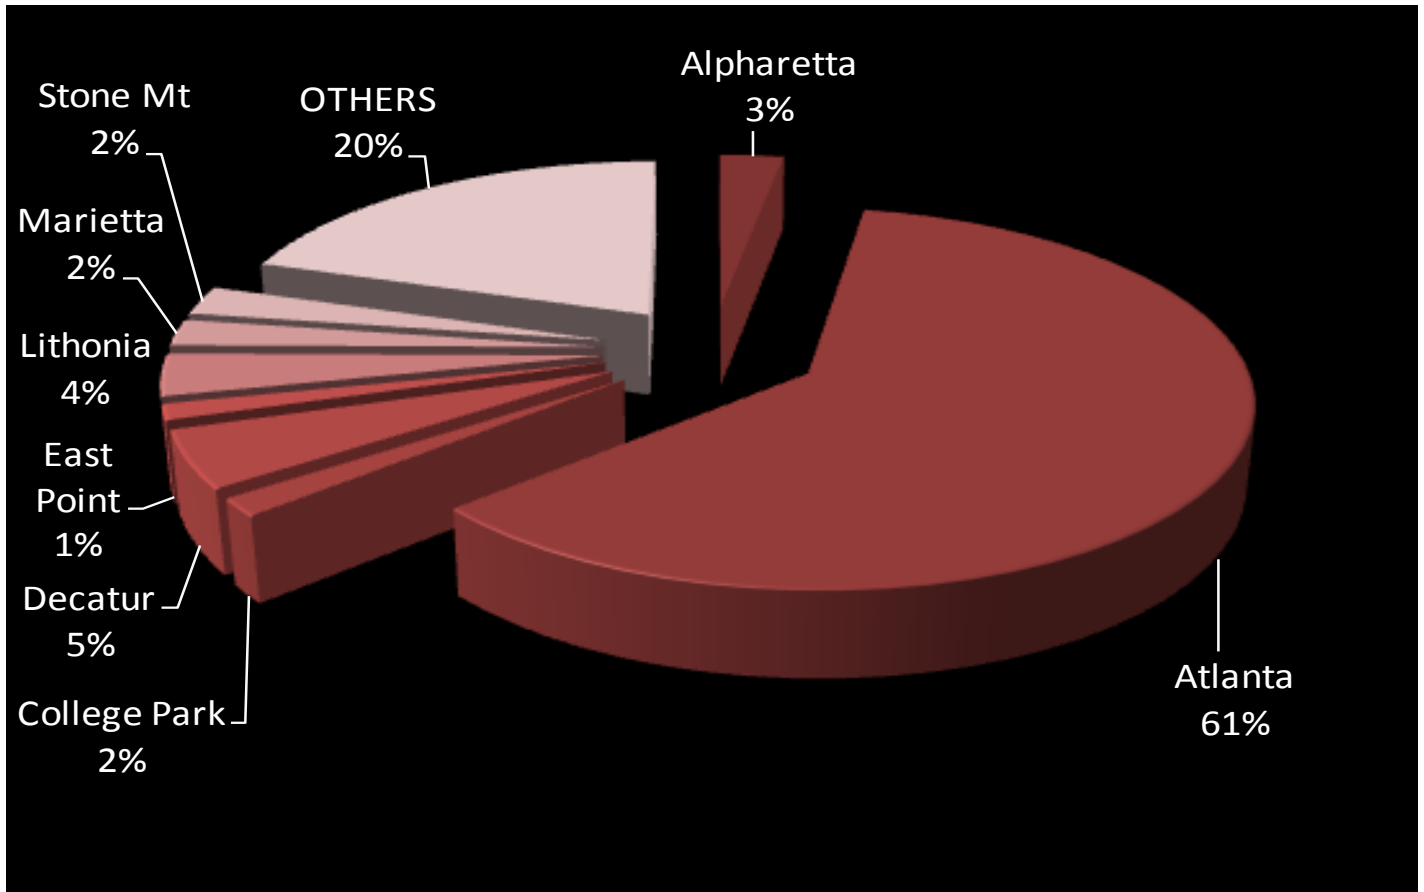

DEMOGRAPHICS

Membership Types

MEMBER TYPE	REVENUES
Corporate	\$15 Million and Above
Very Large	\$5 Million — \$14.9 Million
Medium	\$1 Million — \$4.9 Million
Small	\$1— \$999,999
Corporate Associate	
Associate	
Student	

DEMOGRAPHICS

Business Locations

MEMBERS' CITIES / TOWNS

- Alpharetta
- Atlanta
- Austell
- College Park
- Columbus
- Conyers
- Dacula
- Decatur
- Dublin
- Duluth
- East Point
- Ellenwood
- Fairburn
- Fayetteville
- Forest Park
- Ft Myers, **FL**
- Gainesville
- Hapeville
- Huntsville, **AL**
- Jonesboro
- Kennesaw
- Lawrenceville
- Lilburn
- Lithia Springs
- Lithonia
- Mableton
- Macon
- Marietta
- McDonough
- Milton
- Montgomery, **AL**
- Morrow
- Myrtle Beach, **SC**
- Norcross
- Oxford
- Powder Springs
- Raleigh, **NC**
- Red Oak
- Riverdale
- Roswell
- Smyrna
- Snellville
- St. Paul, **MN**
- Stockbridge
- Stone Mountain
- Suwannee
- Tucker
- Tyrone
- Union City
- Villa Rica
- Winder