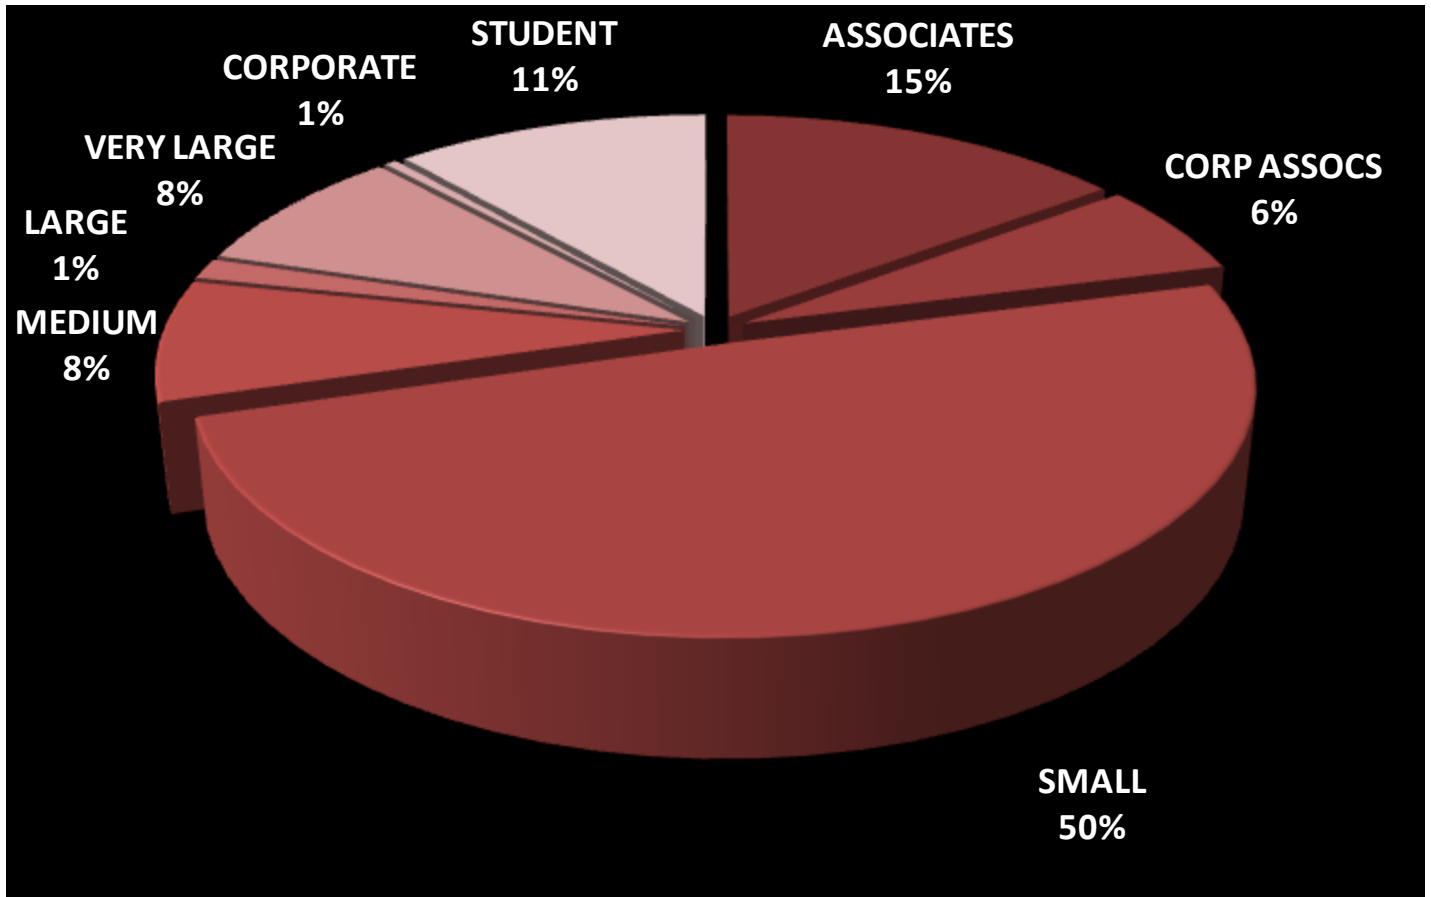

DEMOGRAPHICS

Membership Types

MEMBER TYPE	REVENUES
Corporate	\$15 Million and Above
Very Large	\$5 Million — \$14.9 Million
Medium	\$1 Million — \$4.9 Million
Small	\$1— \$999,999
Corporate Associate	
Associate	
Student	

DEMOGRAPHICS

Business Locations

MEMBERS' CITIES / TOWNS

- Alpharetta
- Atlanta
- Austell
- College Park
- Columbus
- Conyers
- Dacula
- Decatur
- Dublin
- Duluth
- East Point
- Ellenwood
- Fairburn
- Fayetteville
- Forest Park
- Ft Myers, **FL**
- Gainesville
- Hapeville
- Huntsville, **AL**
- Jonesboro
- Kennesaw
- Lawrenceville
- Lilburn
- Lithia Springs
- Lithonia
- Mableton
- Macon
- Marietta
- McDonough
- Milton
- Montgomery, **AL**
- Morrow
- Myrtle Beach, **SC**
- Norcross
- Oxford
- Powder Springs
- Raleigh, **NC**
- Red Oak
- Riverdale
- Roswell
- Smyrna
- Snellville
- St. Paul, **MN**
- Stockbridge
- Stone Mountain
- Suwannee
- Tucker
- Tyrone
- Union City
- Villa Rica
- Winder