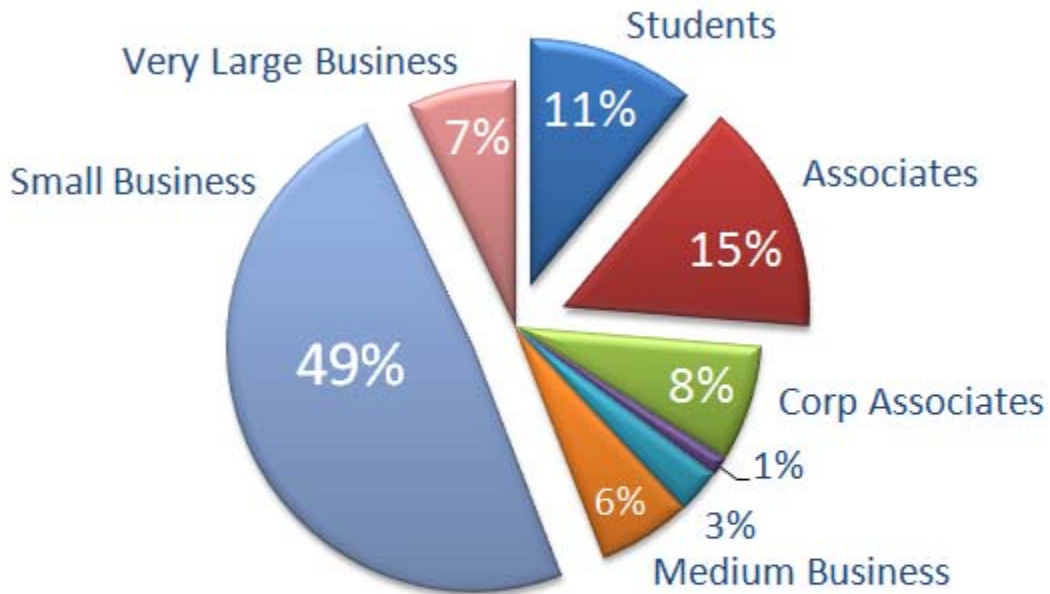

# DEMOGRAPHICS

# Membership Types

- Students
- Associates
- Business Associates
- Corporate
- Large Business
- Medium Business
- Small Business
- Very Large Business

MEMBER TYPE	REVENUES
Corporate	\$15 Million and Above
Very Large	\$5 Million — \$14.9 Million
Medium	\$1 Million — \$4.9 Million
Small	\$1— \$999,999
Associate	
Student	